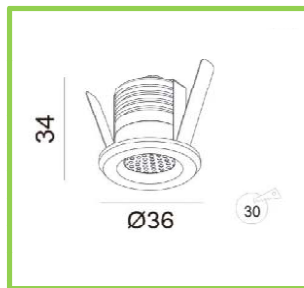

CODE EA 1256

LUMINAIRE SPECIFICATION

MAKE	eAge Electronics Pvt Ltd
DESCRIPTION	CABINET LIGHT
LUMEN	84LM
FIXED	YES
ADJUSTABLE ANGLE	NO
ROTATABLE ANGLE	NO
DIFFUSER	LENS
UGR	≤ 10
PROTECTION	IP 65

LAMP

TECHNOLOGY	COB
MAKE	SEOUL
WATTAGE (W)	1.3W
CRI	≥80
CCT	2700K / 3000K / 4000K / 5000K
BEAM DISTRIBUTION	20°
LAMP LIFE	40,000HRS
MacAdam	≤3 SDCM

LUMINAIRE DIMENSIONS

DIAMETER	34 MM
HEIGHT	36 MM
CUT-OUT	30 MM

DRIVER

MAKE	TRIDONIC
POWER SUPPLY CONTROL	REMOTE LED DRIVER ANALOG
DIMMABLE DRIVER	DIMMABLE / NON-DIMMABLE
DIMMING PROTOCOLS	2.4G WIRELESS REMOTE CONTROL
INPUT-VOLTAGE	85-305V AC
OUTPUT - VOLTAGE	12V DC
OUTPUT - CURRENT	250mA
POWER FACTOR (PF)	≥0.9 %
THD	≤ 10%
DRIVER IP PROTECTION	IP20