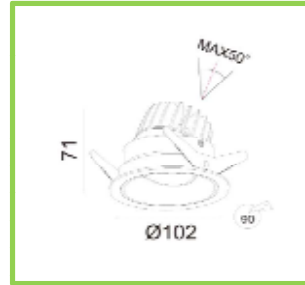

CODE EA 1357

LUMINAIRE SPECIFICATION

MAKE	eAge Electronics Pvt Ltd
DESCRIPTION	DOWN LIGHT
LUMEN	924 / 1002 LM
FIXED	YES
ADJUSTABLE ANGLE	YES (50°)
ROTATABLE ANGLE	YES
DIFFUSER	REFLECTOR AND LENS
UGR	≤ 10
PROTECTION	IP 20

LAMP

TECHNOLOGY	LED
MAKE	SAMSUNG / TRIDONIC
WATTAGE (W)	10W
CRI	≥80
CCT	2700K / 3000K / 4000K / 5000K
BEAM DISTRIBUTION	24° /38°
LAMP LIFE	40,000HRS
MacAdam	≤3 SDCM

LUMINAIRE DIMENSIONS

DIAMETER	102 MM
HEIGHT	69 MM
CUT-OUT	90 MM