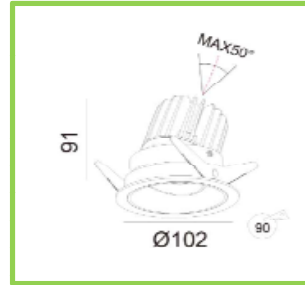

**CODE EA 1358**

**LUMINAIRE SPECIFICATION**

MAKE	eAge Electronics Pvt Ltd
DESCRIPTION	DOWN LIGHT
LUMEN	1385 / 1480 LM
FIXED	YES
ADJUSTABLE ANGLE	YES (50°)
ROTATABLE ANGLE	YES
DIFFUSER	REFLECTOR AND LENS
UGR	≤ 10
PROTECTION	IP 20

**LAMP**

TECHNOLOGY	LED
MAKE	SAMSUNG / TRIDONIC
WATTAGE (W)	15W
CRI	≥80
CCT	2700K / 3000K / 4000K / 5000K
BEAM DISTRIBUTION	24° /38°
LAMP LIFE	40,000HRS
MacAdam	≤3 SDCM

**LUMINAIRE DIMENSIONS**

DIAMETER	102 MM
HEIGHT	71 MM
CUT-OUT	91 MM