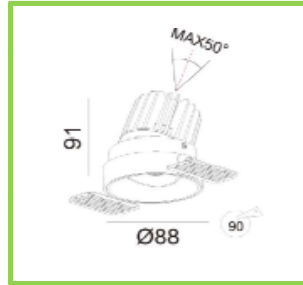

CODE EA 1360

LUMINAIRE SPECIFICATION

MAKE	eAge Electronics Pvt Ltd
DESCRIPTION	DOWN LIGHT
LUMEN	924 / 1002 LM
FIXED	YES
ADJUSTABLE ANGLE	YES (50°)
ROTATABLE ANGLE	YES
DIFFUSER	REFLECTOR AND LENS
UGR	≤ 10
PROTECTION	IP 20

LAMP

TECHNOLOGY	LED
MAKE	SAMSUNG / TRIDONIC
WATTAGE (W)	10W
CRI	≥80
CCT	2700K / 3000K / 4000K / 5000K
BEAM DISTRIBUTION	24° /38°
LAMP LIFE	40,000HRS
MacAdam	≤3 SDCM

LUMINAIRE DIMENSIONS

DIAMETER	88 MM
HEIGHT	91 MM
CUT-OUT	90 MM