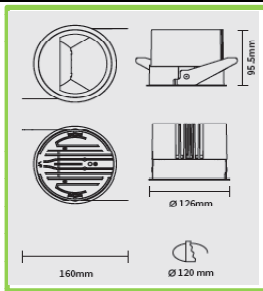

CODE EA-5411201

LUMINAIRE SPECIFICATION

MAKE	eAge Electronics Pvt Ltd
DESCRIPTION	LED FIXED ROUND WALLWASHER
LUMEN	867 /1080/ 1243 LM
FIXED	YES
ADJUSTABLE ANGLE	NO
ROTATABLE ANGLE	NO
DIFFUSER	REFLECTOR AND LENS
UGR	≤ 10
PROTECTION	IP 20

LAMP

TECHNOLOGY	LED
MAKE	CREE/ BRIGRLUX/ NICHIA
WATTAGE (W)	22W/ 28W/ 32W
CRI	≥90
CCT	2700K/3000K/4000K
BEAM DISTRIBUTION	60° 130°
LAMP LIFE	40,000HRS
MacAdam	≤3 SDCM

LUMINAIRE DIMENSIONS

DIAMETER	160 MM
HEIGHT	95.5 MM
CUT-OUT	120 MM