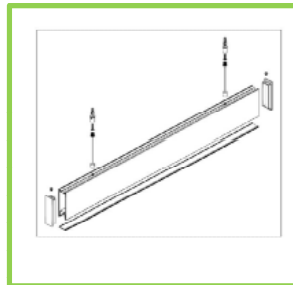

CODE EA -N32123