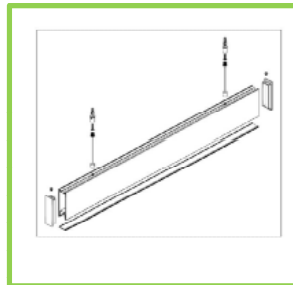

CODE EA -N32124