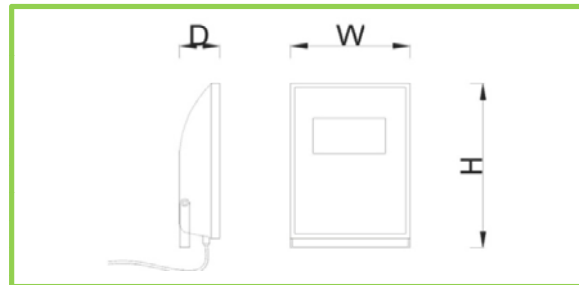

CODE EEF 100W

LUMINAIRE SPECIFICATION

MAKE	<u>eAge Electronics Pvt Ltd</u>
DESCRIPTION	FLOOD LIGHT ECO EEF100W
LUMEN	10000LM
FIXED	YES
ADJUSTABLE ANGLE	NO
DIFFUSER	GLASS
PROTECTION	IP66
GLASS IK RATING	IK08

LAMP

TECHNOLOGY	LED
MAKE	SAMSUNG
WATTAGE (W)	100W
CRI	≥80
CCT	3000K/4000K/5700K
BEAM DISTRIBUTION	60° / 120°
LAMP LIFE	40 000 h, L70 B50

LUMINAIRE DIMENSIONS

LUMINAIRE LEGTH	73 MM
LUMINAIRE HEIGHT	340 MM
LUMINAIRE WIDTH	295 MM