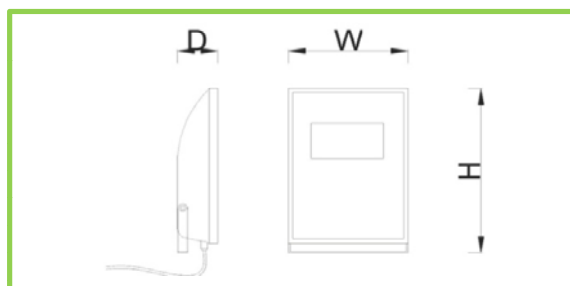

CODE EEF 150W

LUMINAIRE SPECIFICATION

MAKE	eAge Electronics Pvt Ltd
DESCRIPTION	FLOOD LIGHT ECO EEF150W
LUMEN	15000LM
FIXED	YES
ADJUSTABLE ANGLE	NO
DIFFUSER	GLASS
PROTECTION	IP66
GLASS IK RATING	IK08

LAMP

TECHNOLOGY	LED
MAKE	SAMSUNG
WATTAGE (W)	150W
CRI	≥80
CCT	3000K/4000K/5700K
BEAM DISTRIBUTION	60° / 120°
LAMP LIFE	40 000 h, L70 B50

LUMINAIRE DIMENSIONS

LUMINAIRE LEGTH	90 MM
LUMINAIRE HEIGHT	356 MM
LUMINAIRE WIDTH	346 MM