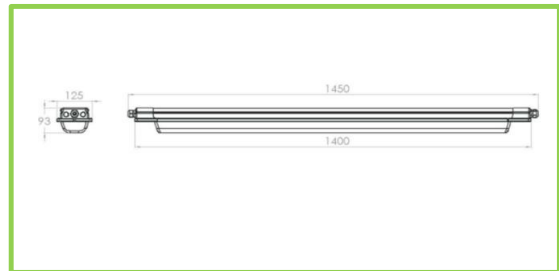

CODE GLA 1240

**LUMINAIRE SPECIFICATION**

MAKE	eAge Electronics Pvt Ltd
DESCRIPTION	LINEAR LIGHT GLA 1240
LUMEN	4250LM
FIXED	YES
ADJUSTABLE ANGLE	NO
DIFFUSER	YES
PROTECTION	IP65
GLASS IK RATING	IK07

**LAMP**

TECHNOLOGY	LED
MAKE	SAMSUNG
WATTAGE (W)	25W
CRI	≥90
CCT	3000K/4000K/5700K
LAMP LIFE	100 000 h, L70 B50
BEAM DISTRIBUTION	WIDE

**LUMINAIRE DIMENSIONS**

LUMINAIRE LEGTH	1450 MM
LUMINAIRE HEIGHT	93 MM
LUMINAIRE WIDTH	125 MM