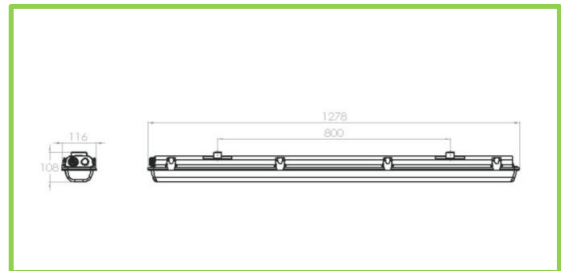

CODE GLE 1585

LUMINAIRE SPECIFICATION

MAKE	eAge Electronics Pvt Ltd
DESCRIPTION	LINEAR LIGHT GLE 1585
LUMEN	8500LM
FIXED	YES
ADJUSTABLE ANGLE	NO
DIFFUSER	YES
PROTECTION	IP65

LAMP

TECHNOLOGY	LED
MAKE	SAMSUNG
WATTAGE (W)	50W
CRI	≥90
CCT	3000K/4000K/5700K
LAMP LIFE	100 000 h, L70 B50

LUMINAIRE DIMENSIONS

LUMINAIRE LEGTH	1278 MM
LUMINAIRE HEIGHT	108 MM
LUMINAIRE WIDTH	116 MM

DRIVER

MAKE	HELVAR
POWER SUPPLY CONTROL	INBUILT LED DRIVER ANALOG
DIMMABLE DRIVER	DIMMABLE/NON-DIMMABLE
DIMMING PROTOCOLS	DALI
INPUT-VOLTAGE	220-240V AC
POWER FACTOR (PF)	0.98
THD	≤ 10%
DRIVER IP PROTECTION	IP20
OPERATING FREQUENCY	0/50-60Hz
OPERATING TEMPERATURE	-20~40 Degree C