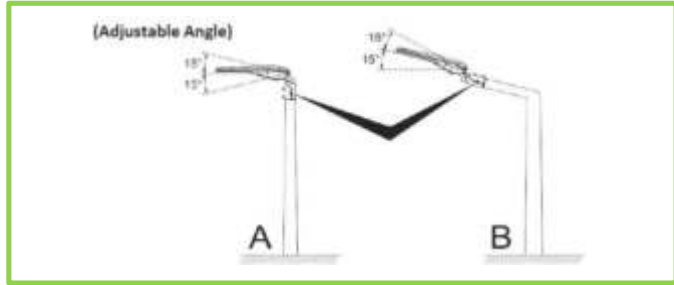

CODE EHS 120W

LUMINAIRE SPECIFICATION

MAKE	eAge Electronics Pvt Ltd
DESCRIPTION	STREET LIGHT EHS 120W
LUMEN	15600LM
FIXED	NO
ADJUSTABLE ANGLE	YES
DIFFUSER	LENS
PROTECTION	IP66
GLASS IK RATING	IK08

LAMP

TECHNOLOGY	LED
MAKE	SAMSUNG / OSRAM / NICHIA
WATTAGE (W)	120W
CRI	≥80
CCT	3000K/4000K/5700K
BEAM DISTRIBUTION	75°x150° / 45°x155° / 45°x145° / 55°x145° / 146°x140°
LAMP LIFE	>50 000 h (Ta=30°C@L70)

LUMINAIRE DIMENSIONS

LUMINAIRE LEGTH	763 MM
LUMINAIRE HEIGHT	352 MM
LUMINAIRE WIDTH	167 MM

DRIVER

MAKE	SOSEN / MEANWELL
POWER SUPPLY CONTROL	INBUILT LED DRIVER ANALOG
DIMMABLE DRIVER	AVAILABLE ON REQUEST
DIMMING PROTOCOLS	1-10V
INPUT-VOLTAGE	100-240V AC /100-277V
POWER FACTOR (PF)	>0.9
THD	≤ 20%
DRIVER IP PROTECTION	IP66
OPERATING FREQUENCY	50-60Hz
OPERATING TEMPERATURE	-30~50 Dgree C