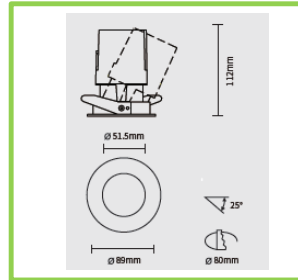

Advance
Lighting
Solutions

ROUND ADJUSTABLE RECESS DOWNLIGHT

CODE EA- 2211201